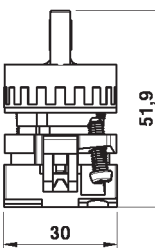

Codici di ordinazione

Order codes

CODE	REF.
1003A00002	SELETTORE RM300N

CODE	REF.
1003A00003	SELETTORE RM350N

CODE	REF.
1003A00004	SELETTORE RM313N

CODE	REF.
1003A00005	SELETTORE RM383N