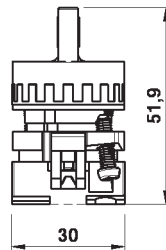

COMANDI A PANNELLO PANEL MOUNTING ACTUATORS

Selettore a leva lunga
2 - 3 posizioni.
Corpo in metallo, elemento frontale rotondo.

Long lever selector
2 - 3 positions.
Metal body, round front element.

Codici di ordinazione
Order codes

	CODE	REF.
	1003A00006	SELETTORE RM400N
	1003A00007	SELETTORE RM450N
	1003A00008	SELETTORE RM413N
	1003A00009	SELETTORE RM483N